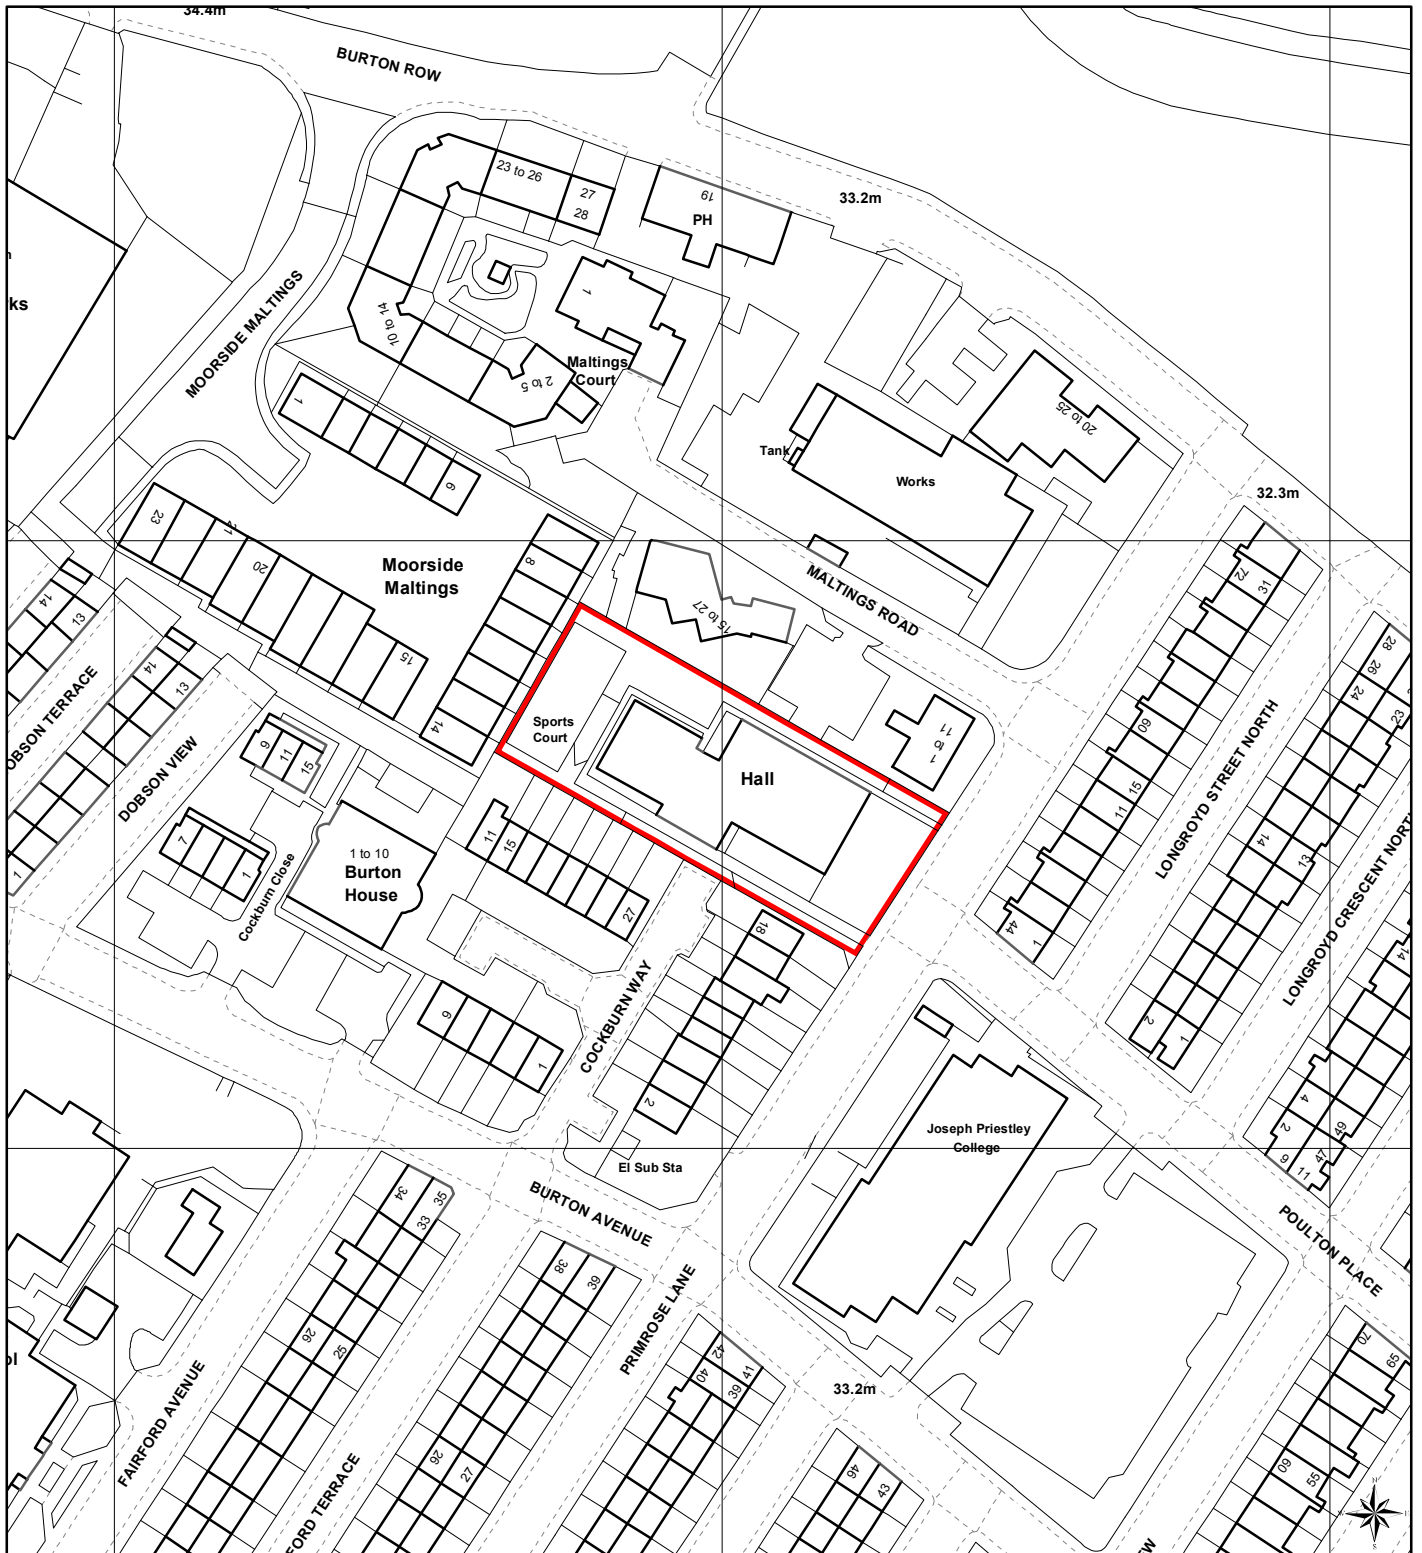

**OLD COCKBURN CENTRE SPORTS HALL
PRIMROSE LANE
BEESTON
LEEDS LS11**

Appendix 1.

© Crown Copyright and database right 2015
Ordnance Survey LA100019567

PREP BY M. CHRISTIAN
DATE SAVED: 07/01/2016
OS No SE3031SW
SCALE 1:1,250
PLAN No 18422/A